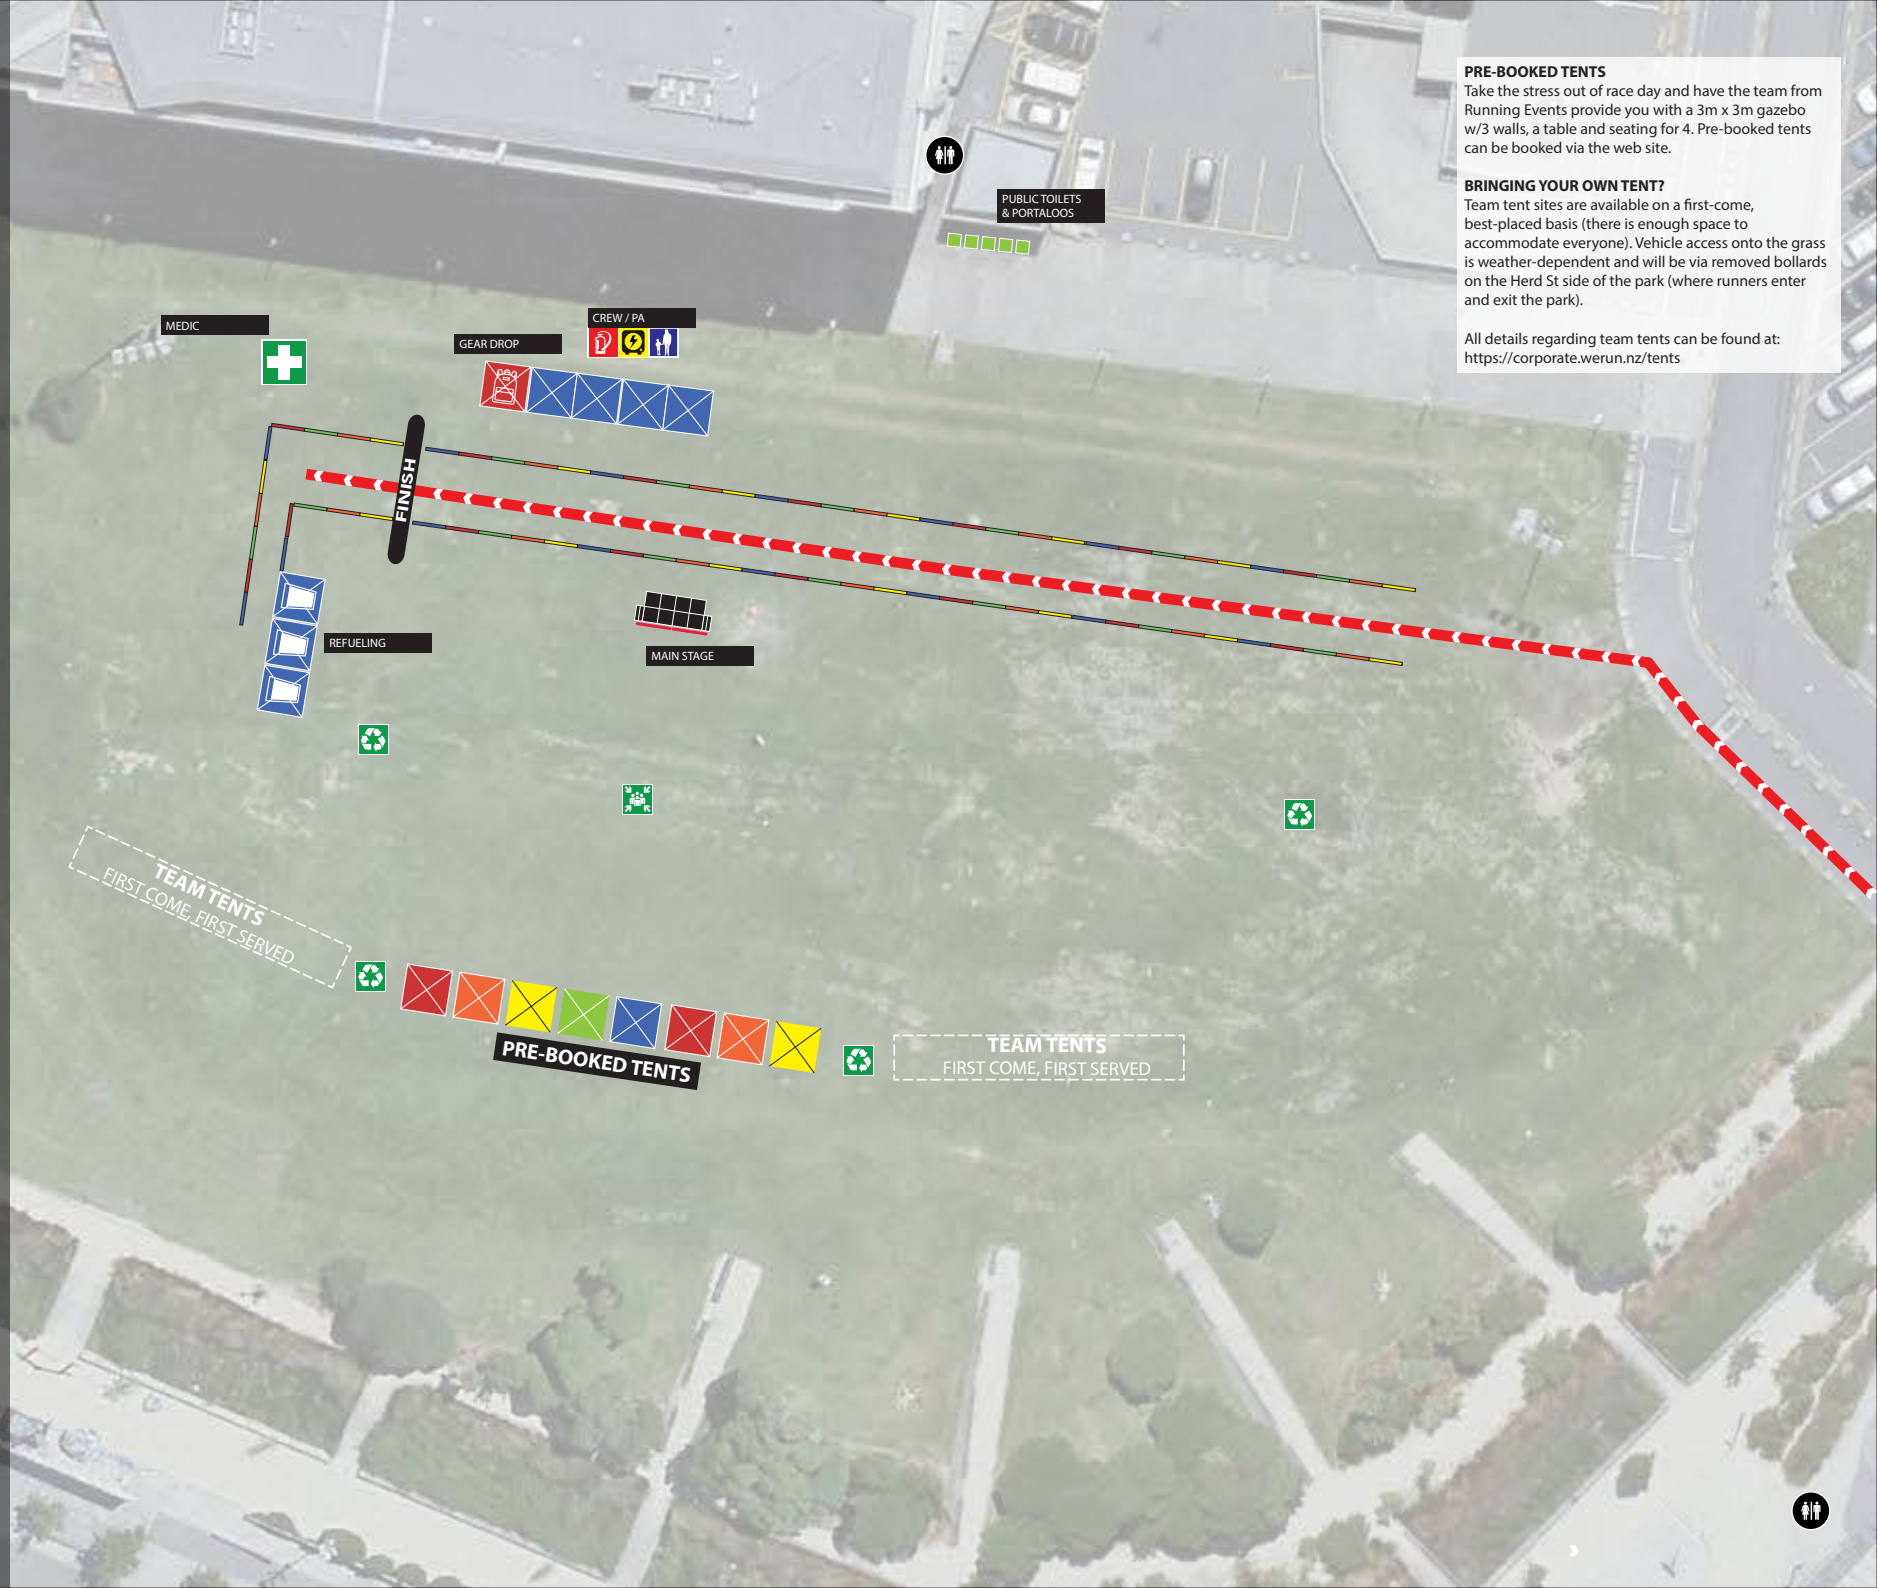

VENUE MAP

VENUE
WAITANGI PARK
TE ARO
WELLINGTON

FIRST AID
See Medics at finish line

ASSEMBLY POINT
Center of venue

RECYCLING CENTRE
Dispose thoughtfully

FIRE EXTINGUISHER
Located in Crew Tent

GENERATORS
CAUTION ... KEEP CLEAR!

LOST CHILDREN
See staff at REGISTRATION

PRE-BOOKED TENTS
Take the stress out of race day and have the team from Running Events provide you with a 3m x 3m gazebo w/3 walls, a table and seating for 4. Pre-booked tents can be booked via the web site.

BRINGING YOUR OWN TENT?
Team tent sites are available on a first-come, best-placed basis (there is enough space to accommodate everyone). Vehicle access onto the grass is weather-dependent and will be via removed bollards on the Herd St side of the park (where runners enter and exit the park).